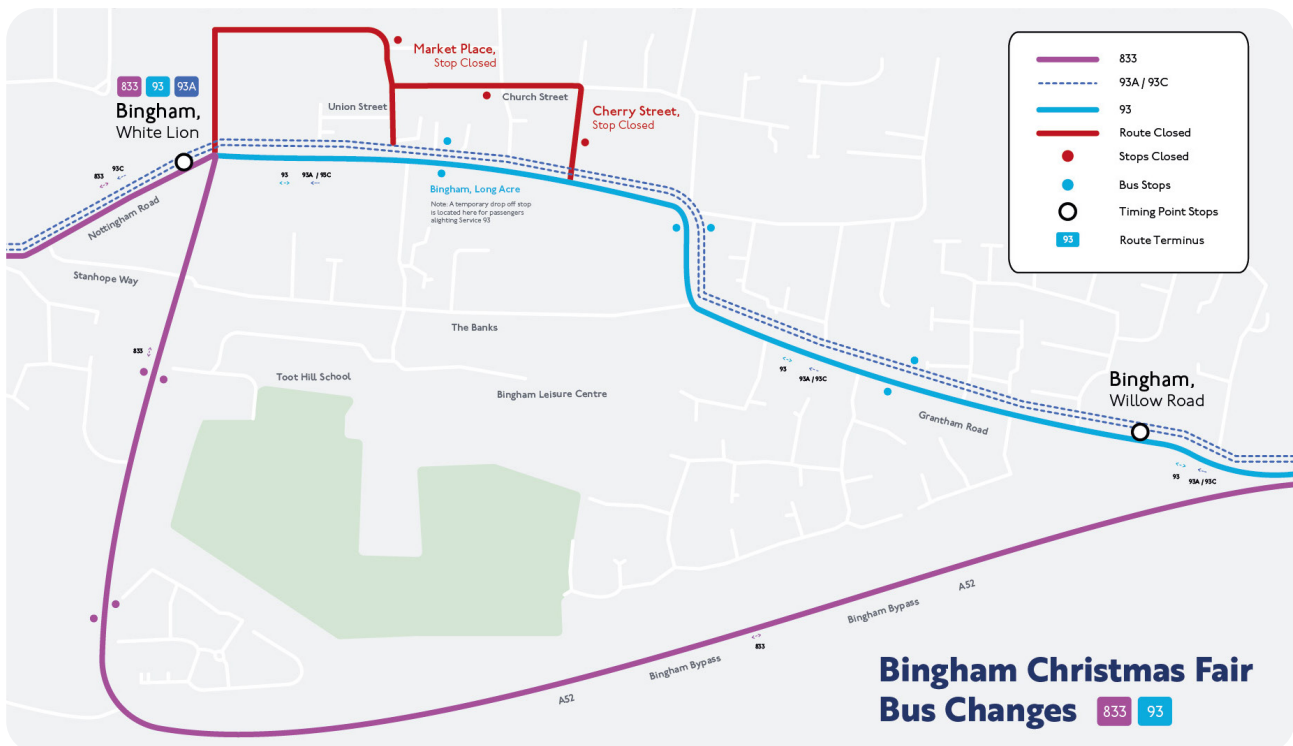

Bingham Christmas Fair

Bus Changes

833

93

On Friday 26th November Bingham's annual Christmas Fair will be held in the Market Place between 13:00 and 21:00. During this time Market Street and all roads around the Market Place will be closed which means our services will need to use alternative stops as detailed below:

Where to catch your bus

93 towards Grantham	White Lion (pub side), Long Acre or stops along Grantham Road
93C towards Radcliffe	White Lion (lay-by side), Long Acre or stops along Grantham Road
833 Clockwise	White Lion (pub side) or stops along Tithby Hill
833 Anti-Clockwise	White Lion (lay-by side) or stops along Nottingham Road