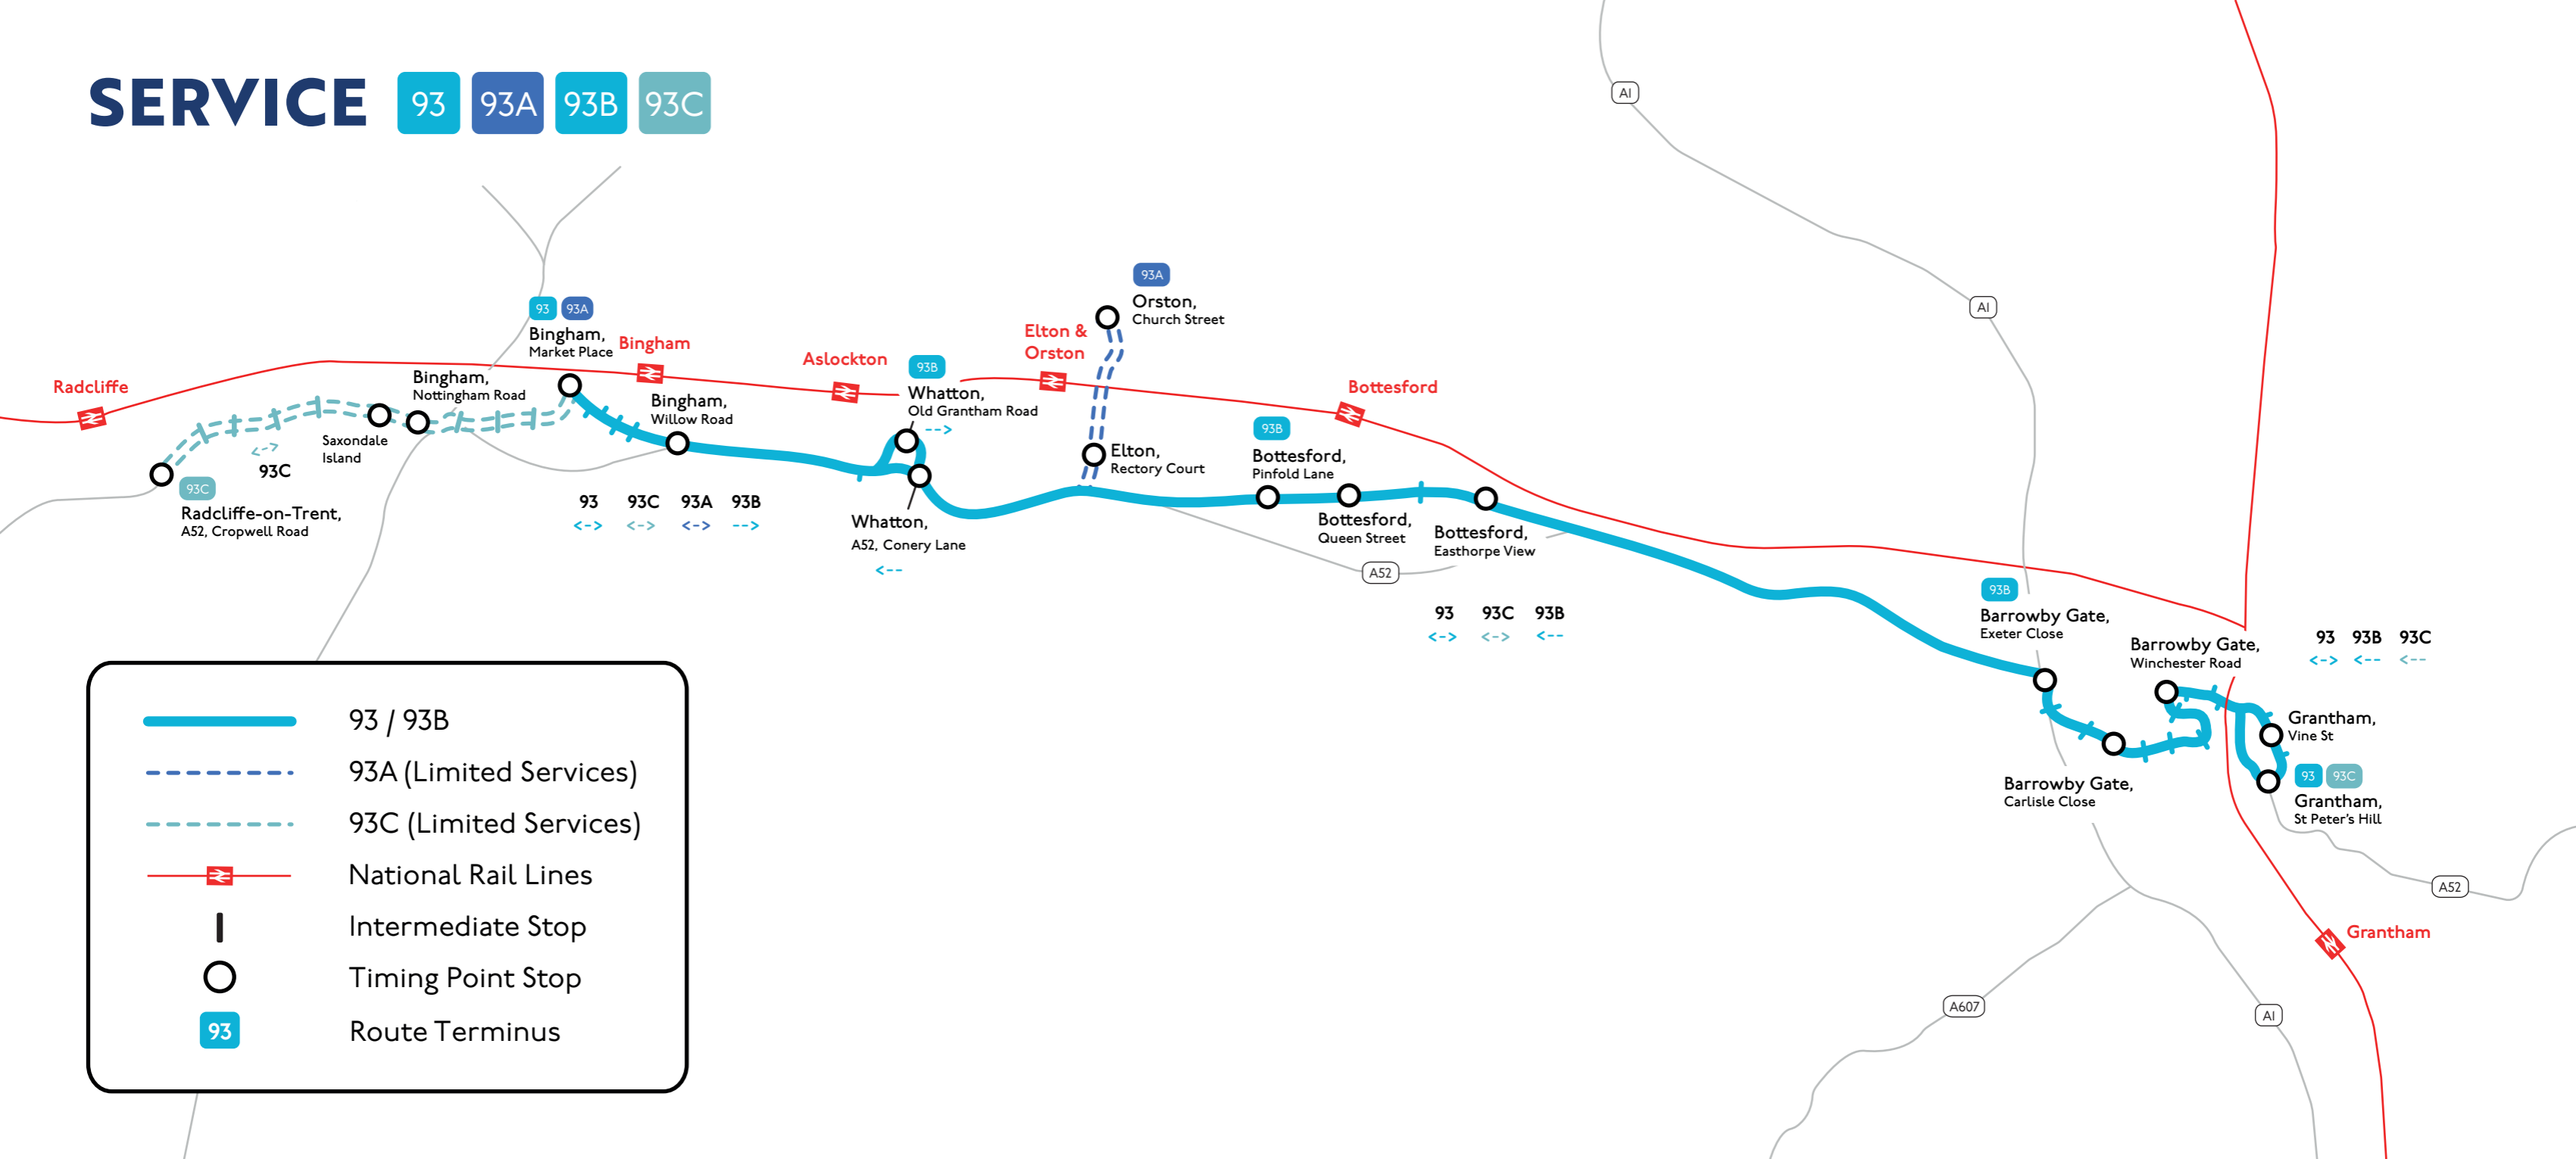

# SERVICE

93 93A 93B 93C

	93 / 93B
	93A (Limited Services)
	93C (Limited Services)
	National Rail Lines
	Intermediate Stop
	Timing Point Stop
	Route Terminus