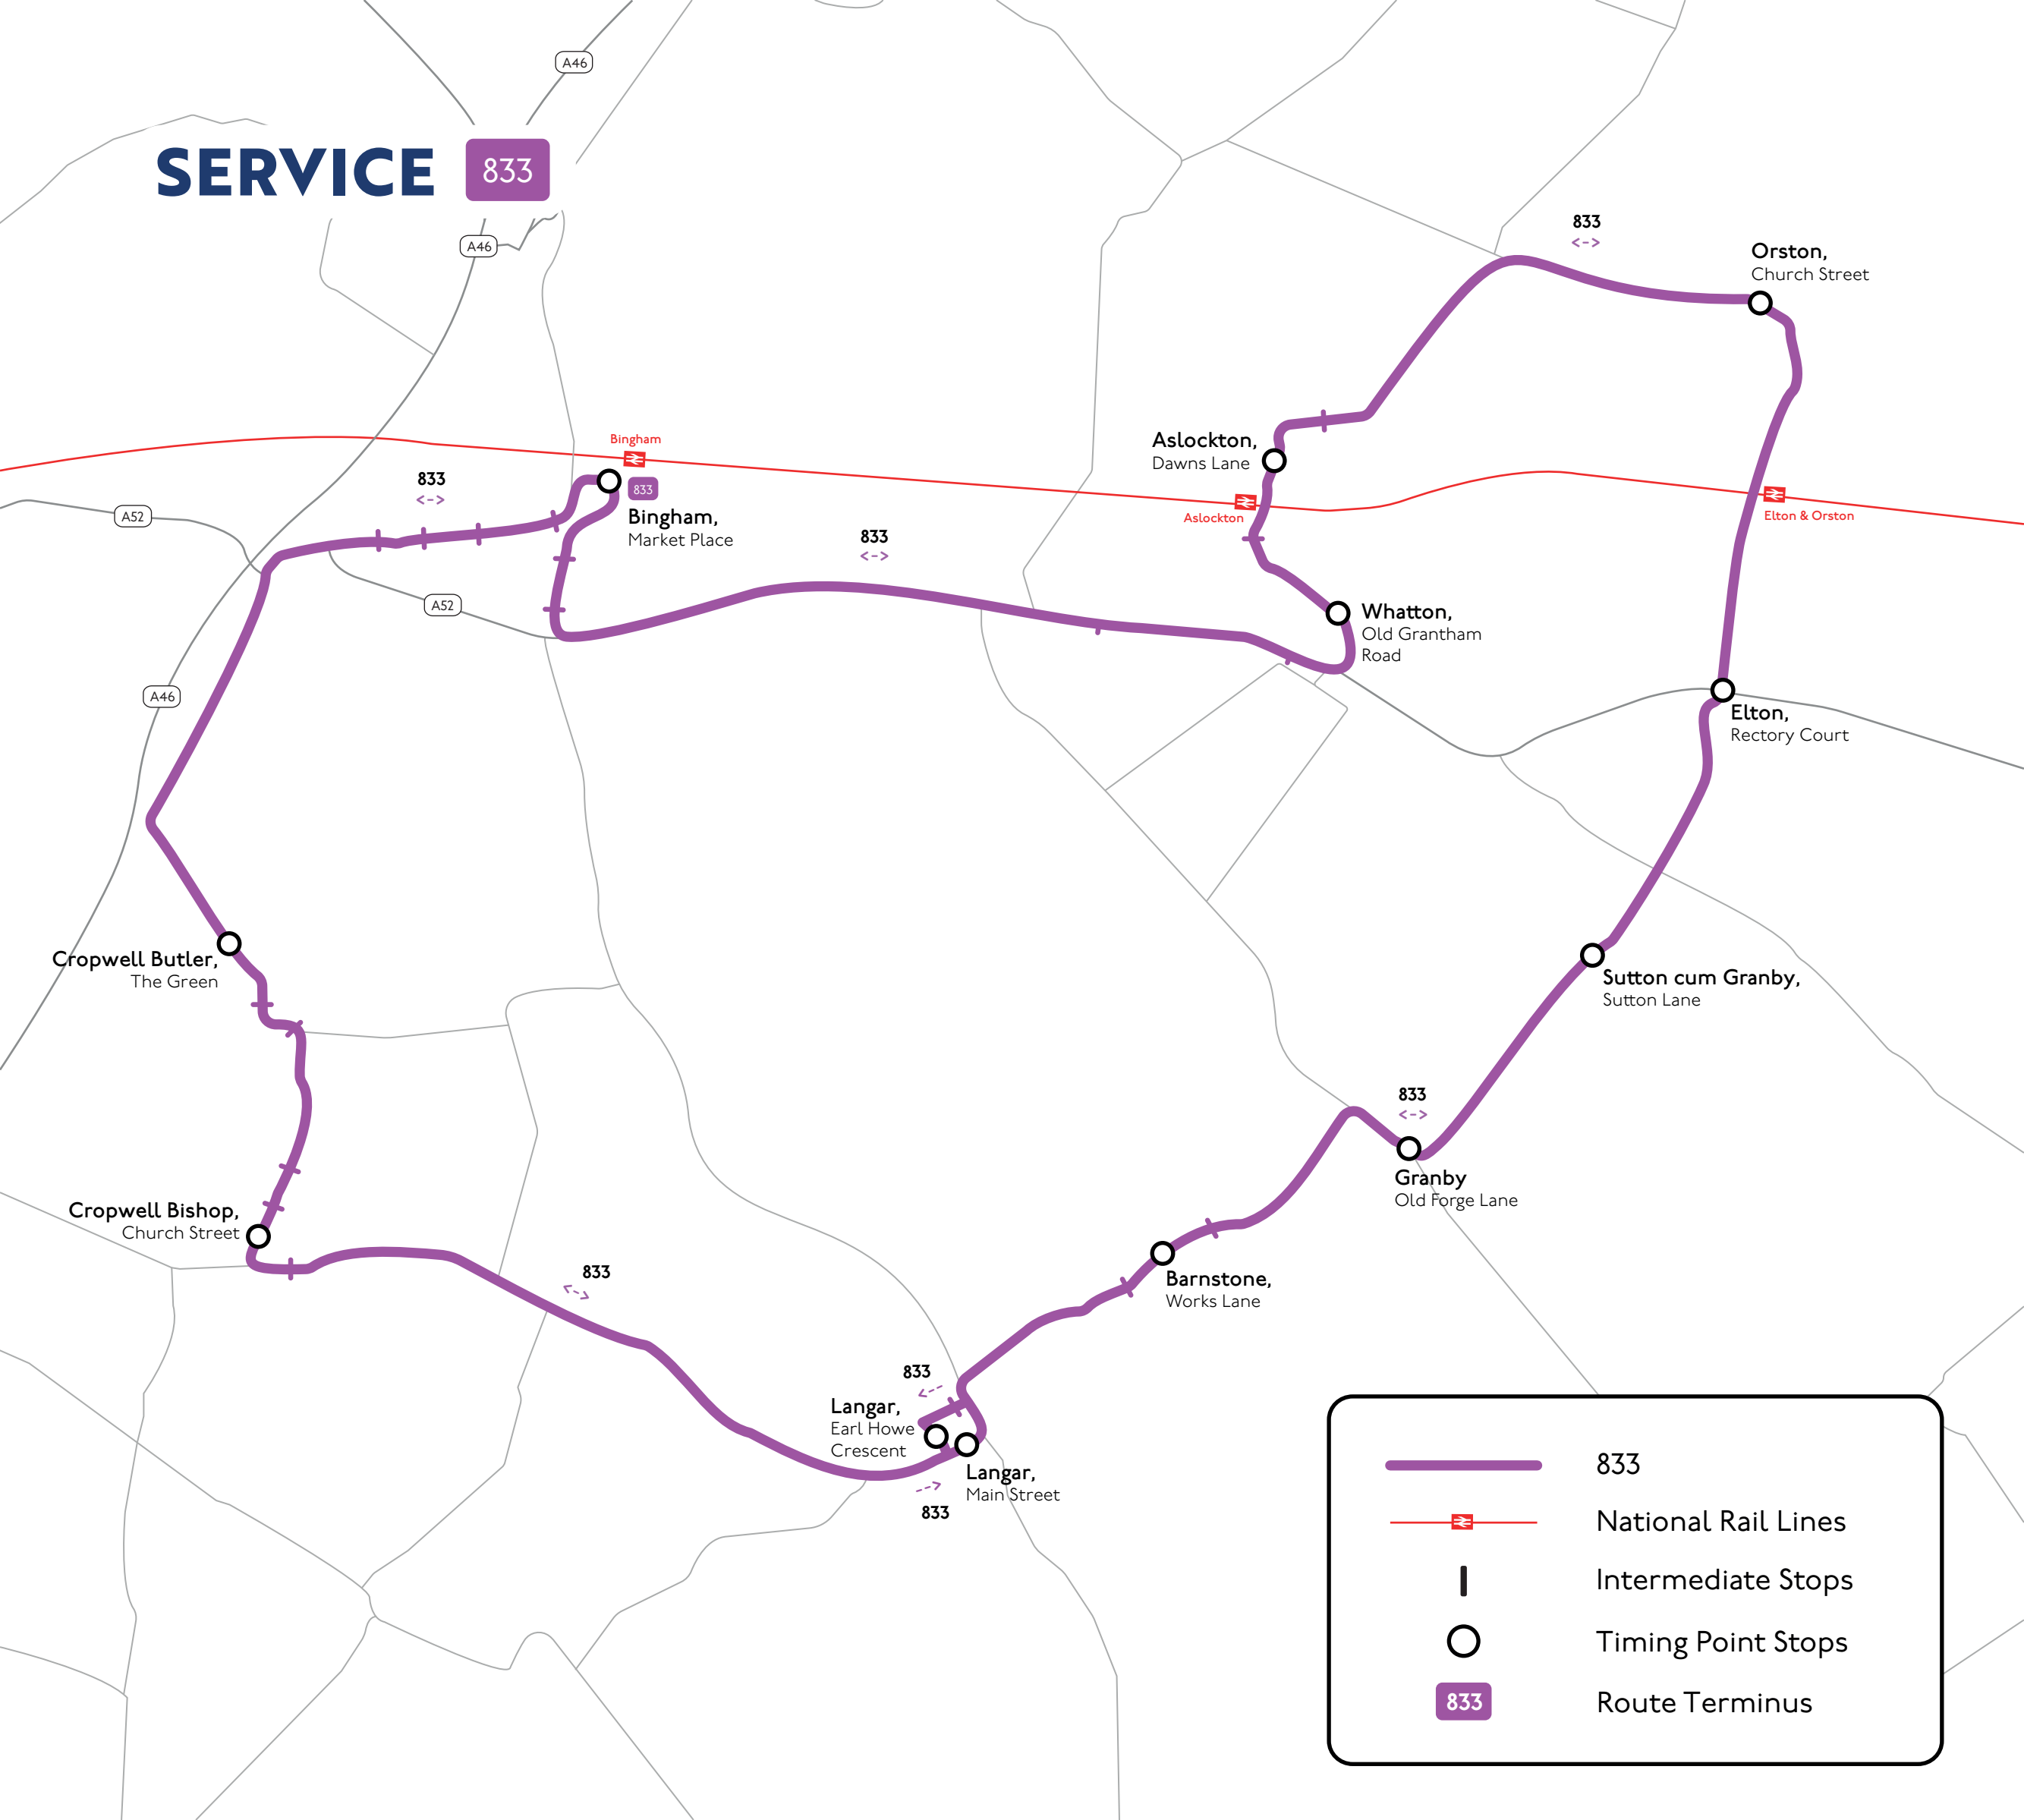

# SERVICE 833

|  |                     |
|--|---------------------|
|  | 833                 |
|  | National Rail Lines |
|  | Intermediate Stops  |
|  | Timing Point Stops  |
|  | Route Terminus      |