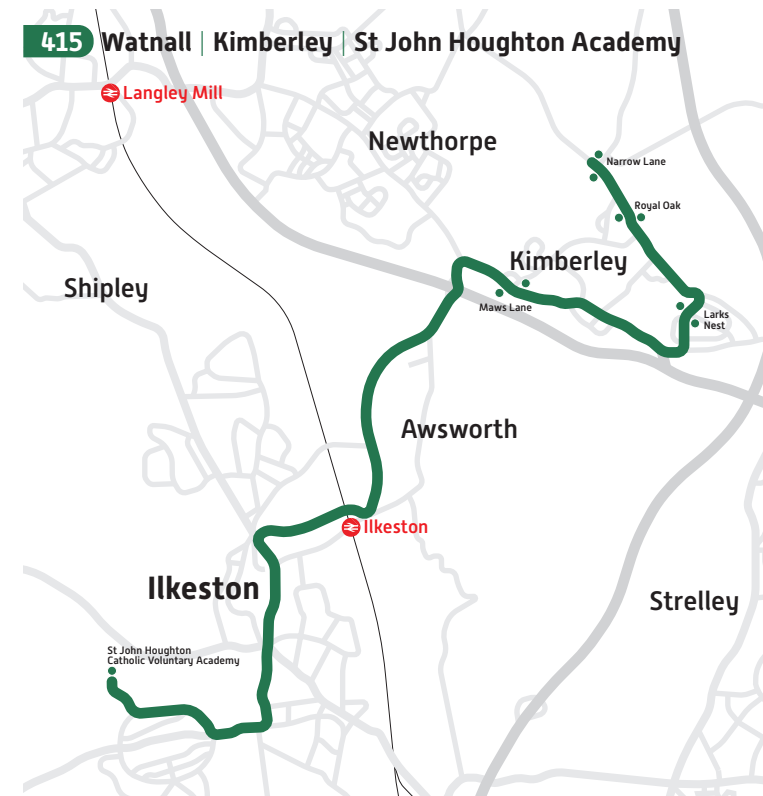

415 School Service

Watnall

Kimberley

St John Houghton Academy

Timetable

Monday to Friday (School Days Only)

Watnall to St John Houghton Academy	
	415
Watnall, Main Road, Long Lane	08:00
Watnall, Royal Oak	08:03
Larkfield Road, Larks Nest	08:07
Kimberley, Maws Lane	08:10
St John Houghton Academy	08:35

St John Houghton Academy to Watnall	
	415
St John Houghton Academy	15:25
Kimberley, Maws Lane	15:50
Larkfield Road, Larks Nest	15:53
Watnall, Royal Oak	15:57
Watnall, Main Road, Long Lane	16:00

Fares

NCC Scholar Passes are accepted on this service. Alternatively, cash fares can be purchased at the prices shown in the table on the right.

Contact Us

(Monday-Saturday, 07:00-20:00)

Email: contact@vectare.co.uk

Map

	Single	Return
Under 16	£2.00	£3.00
Post 16	£2.50	£4.00
Post 16 Half Rate	£1.20	£2.00

Twitter: @VectareLive