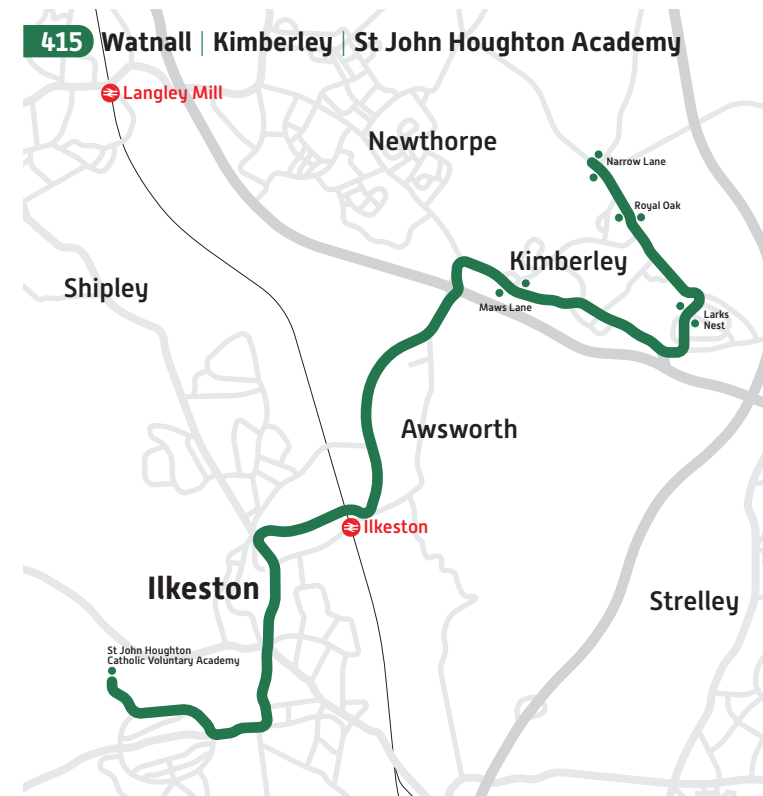

415 School Service

Watnall

Kimberley

St John Houghton Academy

Timetable

Monday to Friday (School Days Only)

Watnall to St John Houghton Academy	
	415
Watnall, Main Road, Long Lane	08:00
Watnall, Royal Oak	08:03
Larkfield Road, Larks Nest	08:07
Kimberley, Maws Lane	08:10
St John Houghton Academy	08:35

St John Houghton Academy to Watnall	
	415
St John Houghton Academy	15:25
Kimberley, Maws Lane	15:50
Larkfield Road, Larks Nest	15:53
Watnall, Royal Oak	15:57
Watnall, Main Road, Long Lane	16:00

Fares

NCC Scholar Passes are accepted on this service. Alternatively, cash fares can be purchased at the prices shown in the table on the right.

Contact Us

(Monday-Saturday, 07:00-20:00)

Email: contact@vectare.co.uk

Map

	Single	Return
Under 16	£1.70	£3.00
Post 16	£2.20	£4.00
Post 16 Half Rate	£1.10	£2.00

Twitter: @VectareLive